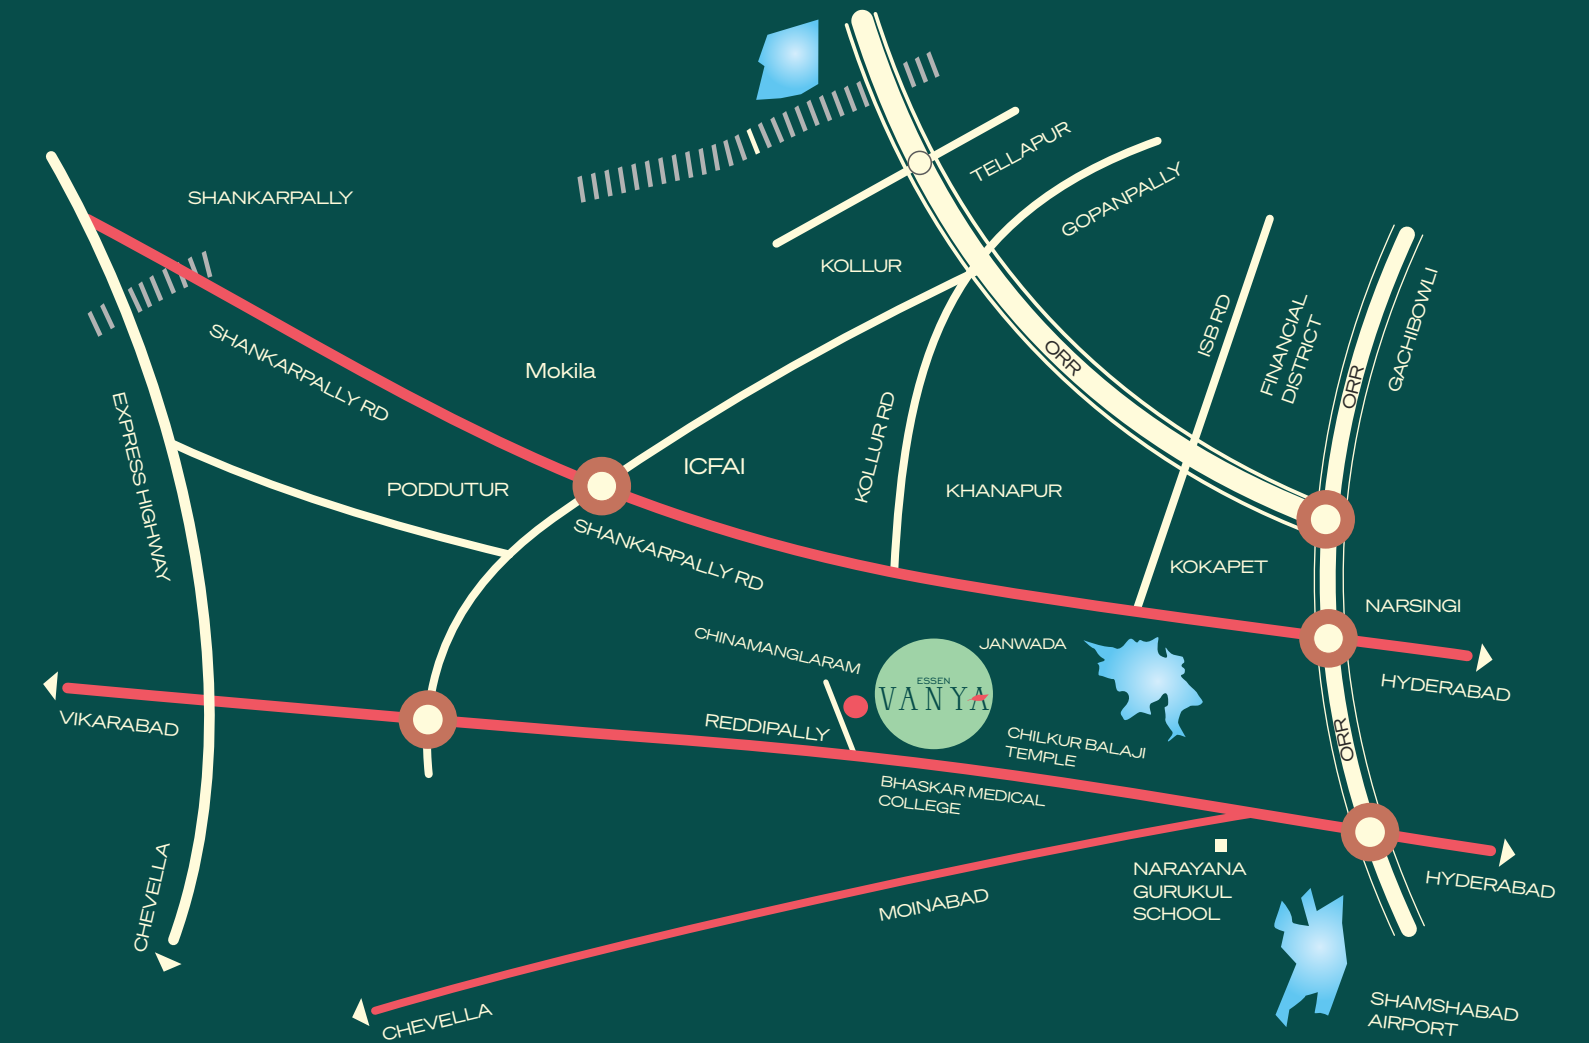

Enjoy your weekends with your family and friends

A place to build your own farmhouse

Electrical transformer inside the layout

Border plantation with drip in all plots

Secured entrance and fencing

Black top roads

## “A Journey As Good As The Destination”

Your escape to city life is closer than you think. Though you would like to be away from the maddening city, with excellent access to a well established network of roads you can get to all the places that you love.

 A short, scenic and pleasant commute

 A picturesque journey through the uncluttered outskirts

 A soothing drive without passing through congested areas

**25** Mins From TSPA

**25** Kms from Gachibowli Financial Dist